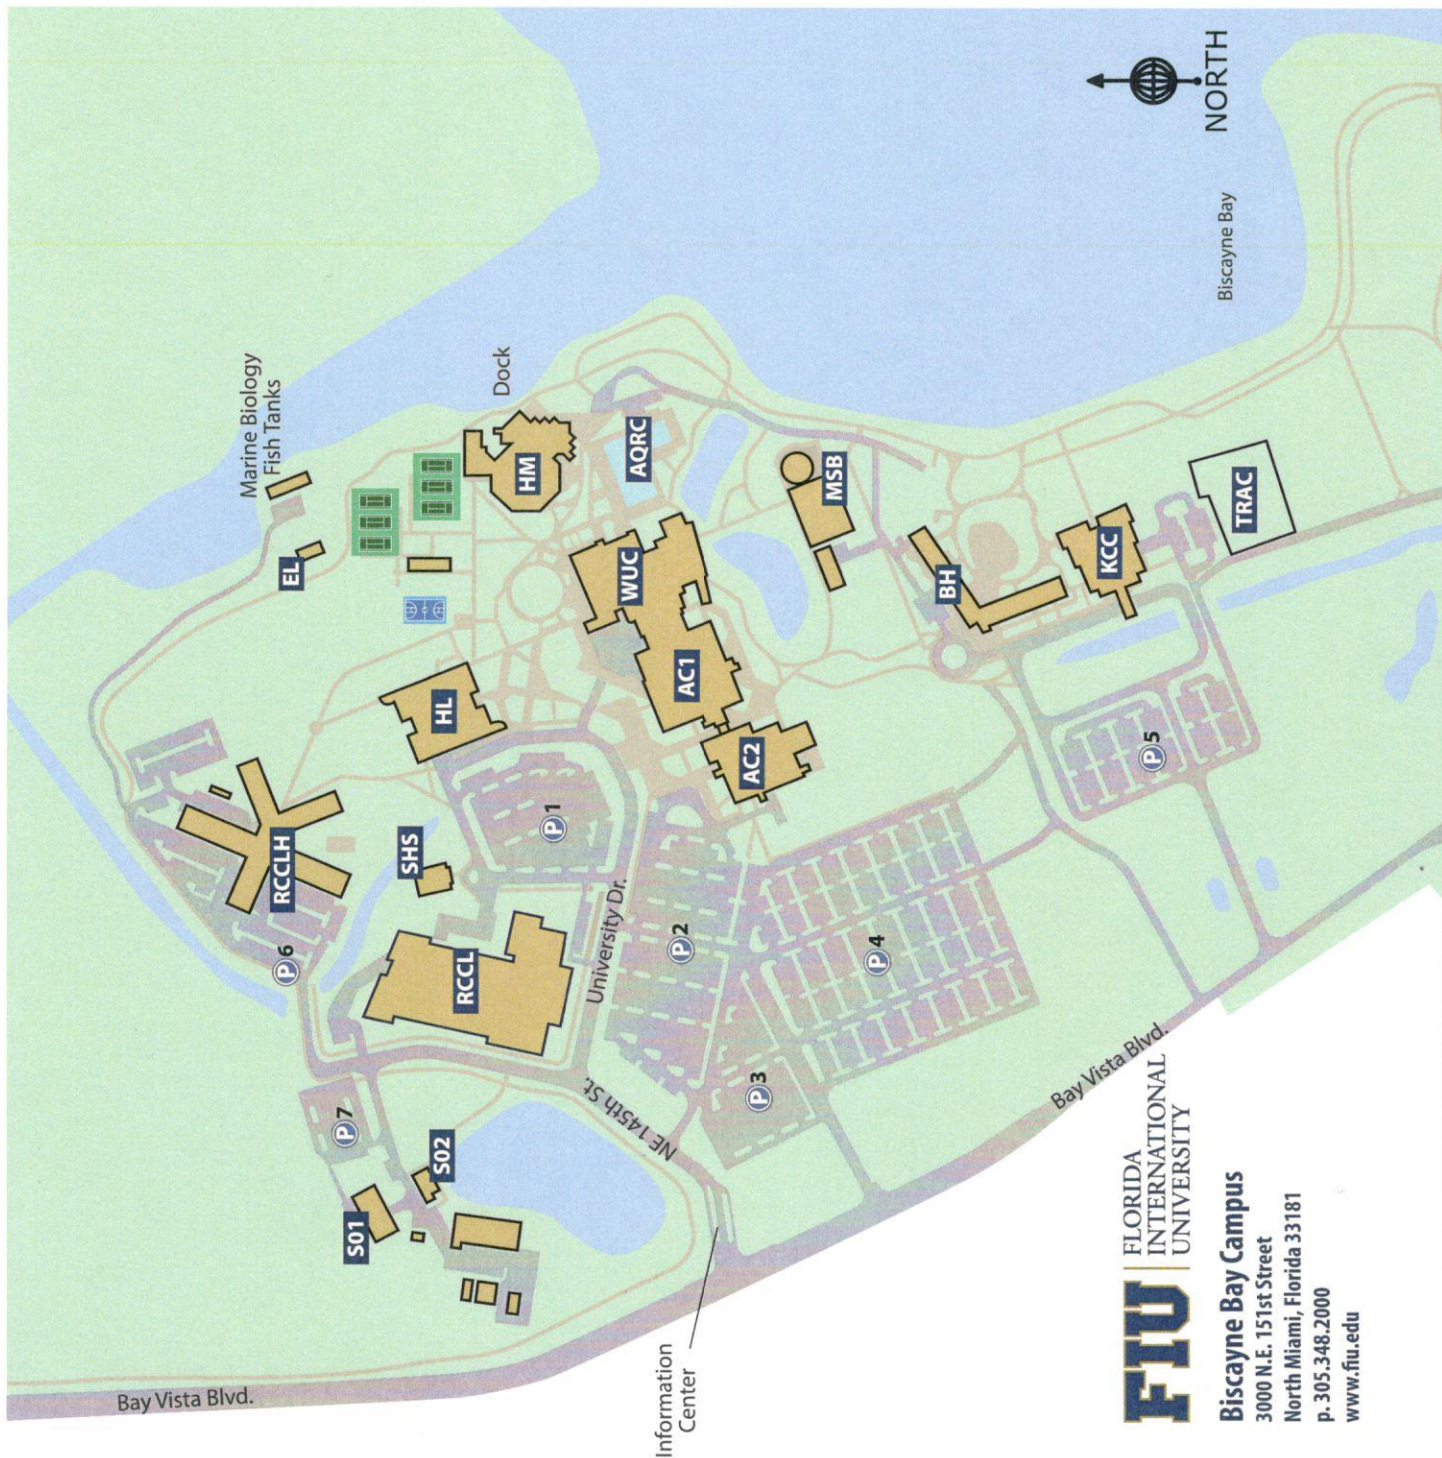

Key by Buildings

- AC1 Academic One
- AC2 Academic Two
- AQRC Aquatic Recreation Center
- BH Bayview Housing
- EL Ecotoxicology and Risk Assessment Lab
- HL Glenn Hubert Library
- HM Chaplin School of Hospitality & Tourism Management
- KCC Roz & Cal Kovens Conference Center
- MSB Marine Science Building
- RCCL Royal Caribbean Cruise Line Training Center
- RCCLH Royal Caribbean Cruise Line Housing
- S01 Central Receiving
- S02 University Police
- SHS Student Health Services
- TRAC Team Ropes Adventure Challenge
- WUC Wolfe University Center

Key by Colleges and Schools

- College of Arts, Sciences & Education
- School of Environment, Arts and Society AC1, MSB
- College of Business AC2
- Nicole Wertheim College of Nursing & Health Sciences AC2
- Foreign Physicians Program AC2
- Chaplin School of Hospitality & Tourism Management HM
- MAST@FIU AC1
- School of Communication + Journalism AC2

Important Locations

- One Stop Enrollment Services AC1
- Bookstore WUC
- Library HL
- Student Center WUC

FIU FLORIDA INTERNATIONAL UNIVERSITY
Biscayne Bay Campus
 3000 N.E. 151st Street
 North Miami, Florida 33181
 p. 305.348.2000
www.fiu.edu